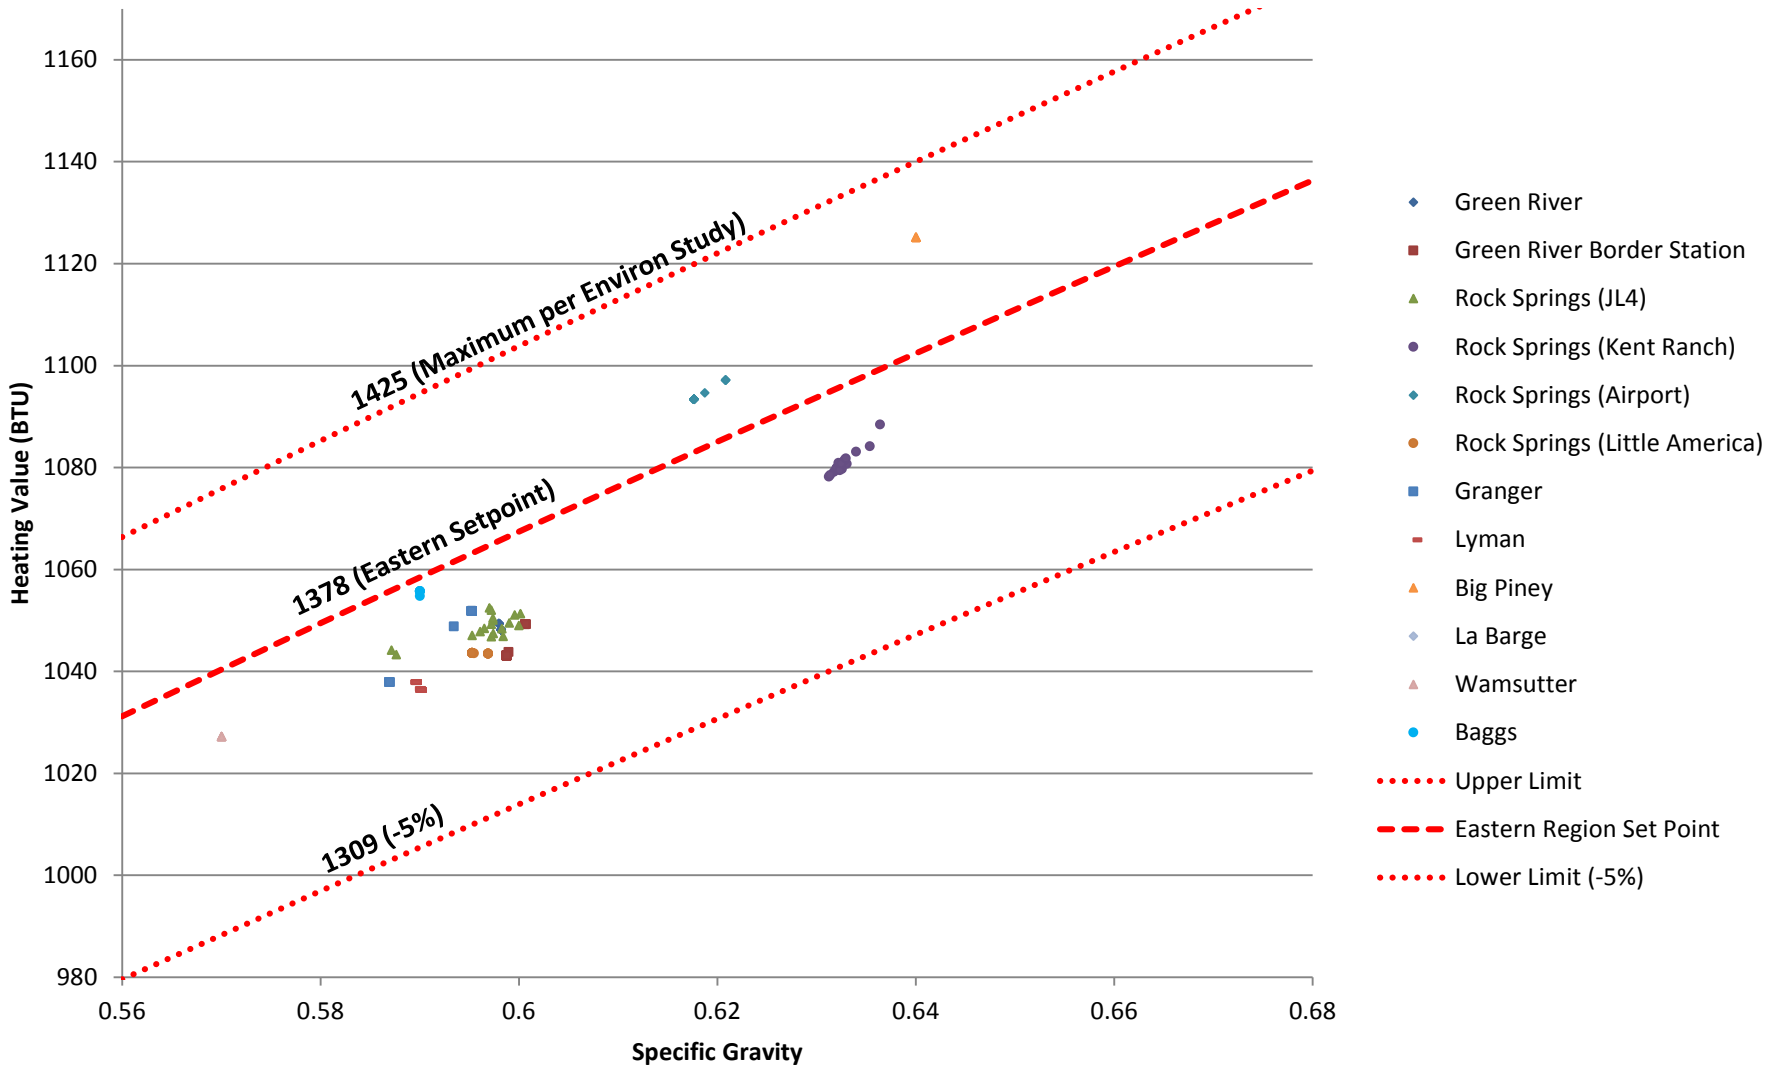

Exhibit 7.2

Wasatch Front (North) Interchangeability

2015 Daily Averages

Exhibit 7.3

Vernal Area (Eastern) Interchangeability

2015 Daily Averages

Exhibit 7.5

Eastern Interchangeability (Wyoming)

2015 Daily Averages

Exhibit 7.6

Western Interchangeability (Wyoming)

2015 Daily Averages