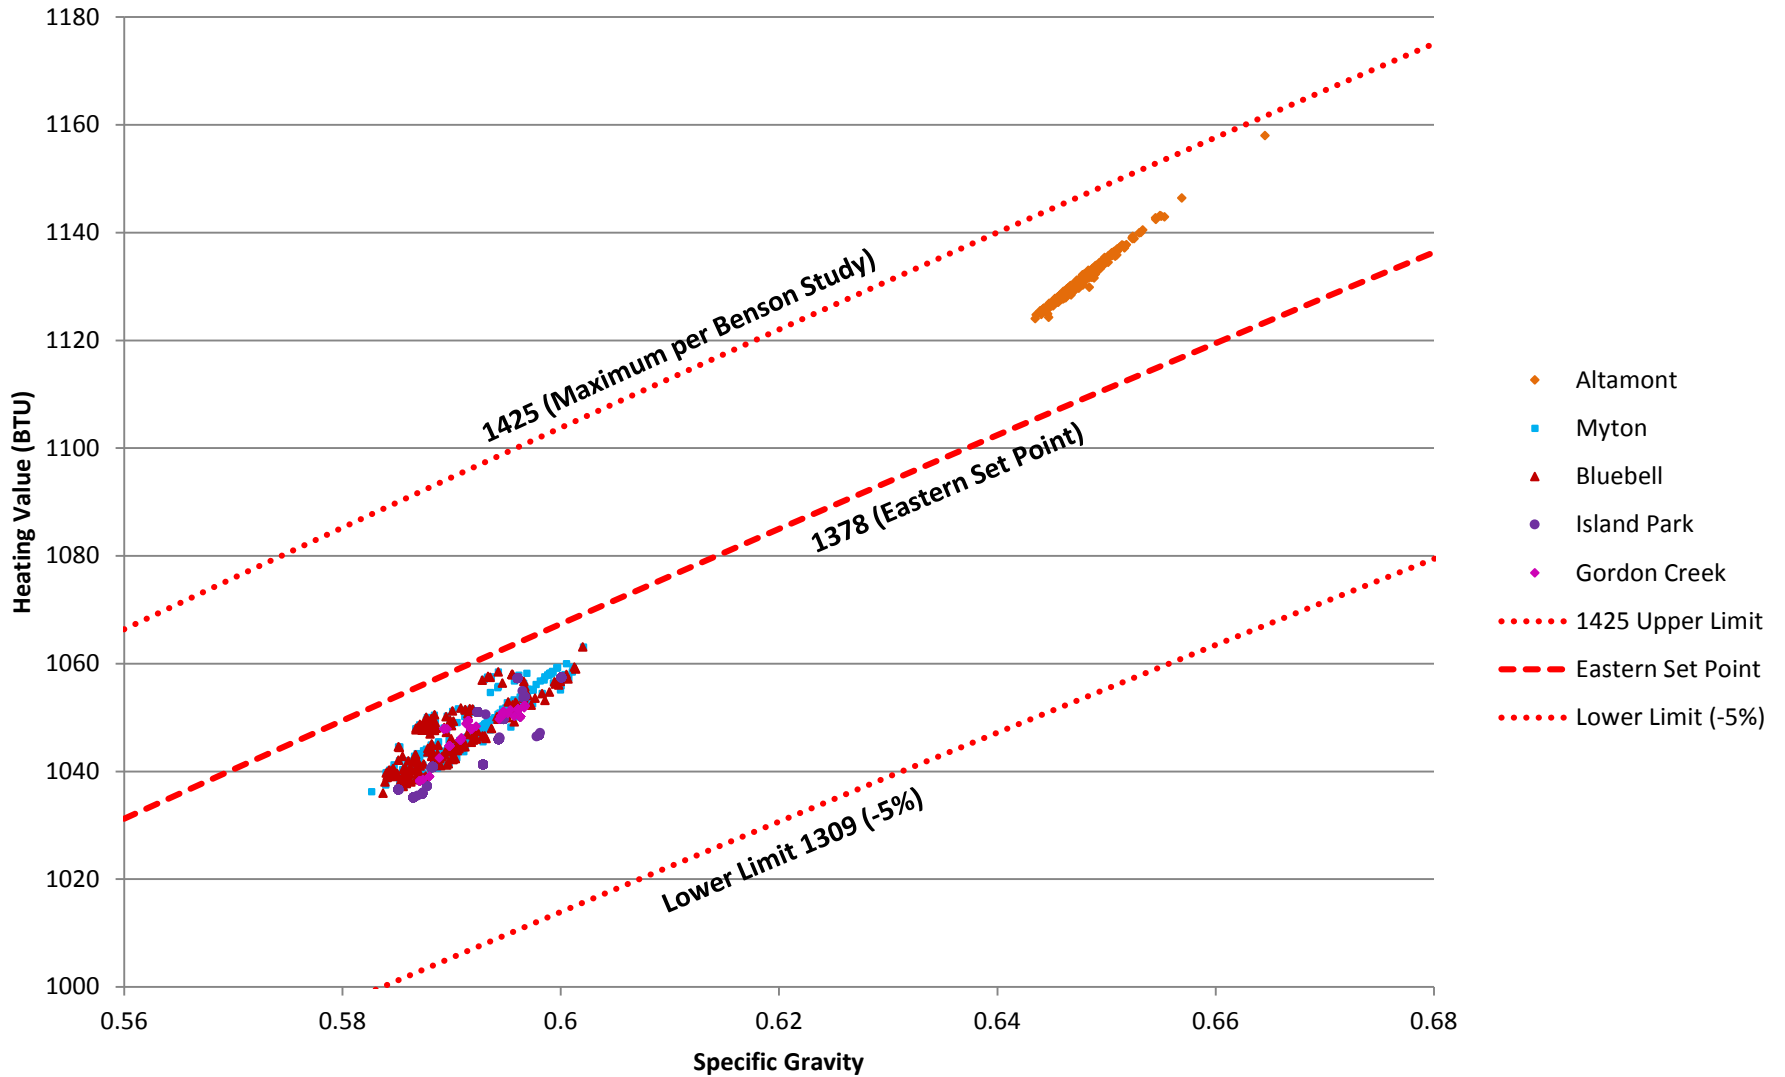

Exhibit 7.2

Wasatch Front (North) Interchangeability

2015 Daily Averages

Exhibit 7.3

Vernal Area (Eastern) Interchangeability

2015 Daily Averages

Exhibit 7.5

Eastern Interchangeability (Wyoming)

2015 Daily Averages

Exhibit 7.6

Western Interchangeability (Wyoming)

2015 Daily Averages