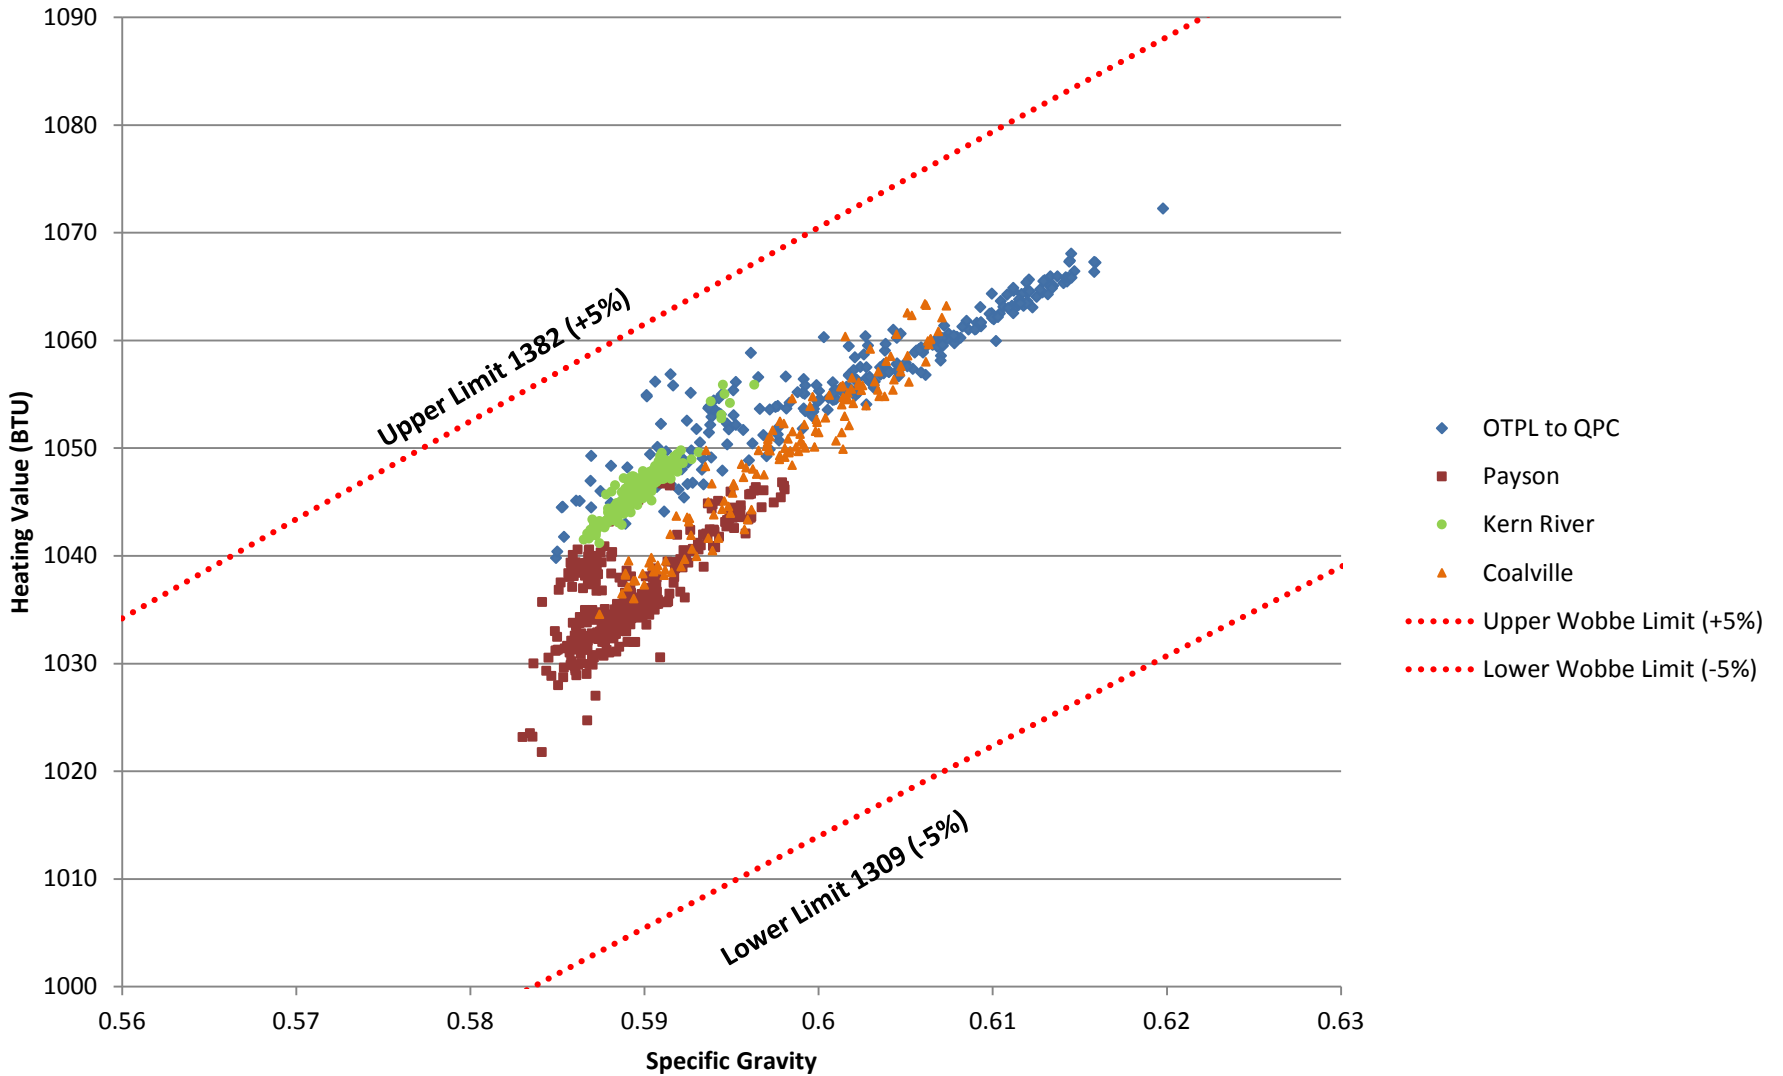

Exhibit 7.2

Wasatch Front (North) Interchangeability

2015 Daily Averages

Exhibit 7.3

Vernal Area (Eastern) Interchangeability

2015 Daily Averages

Exhibit 7.5

Eastern Interchangeability (Wyoming)

2015 Daily Averages

Exhibit 7.6

Western Interchangeability (Wyoming)

2015 Daily Averages